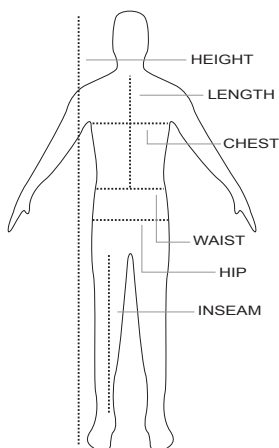

3-IN-1 TRACKSUIT SIZING

YOUTH				
SUIT SIZE	CHEST	LENGTH (FROM CENTRE BACK)	WAIST	INSEAM
XS	33"	23"	22"	23"
S	35"	24"	24"	25"
M	37"	25"	25"	26"
L	39"	26"	26"	27"
XL	41"	27"	27"	28"

ADULT				
SUIT SIZE	CHEST	LENGTH (FROM CENTRE BACK)	WAIST	INSEAM
XS	41"	27"	27-28"	29"
S	43"	28"	29-30"	30"
M	45"	29"	31-33"	31"
L	47"	30"	34-36"	32"
XL	49"	31"	37-39"	33"
2XL	51"	32"	40-44"	34"

JERSEY SIZING

	JERSEY SIZE	ADULT JERSEY	YOUTH JERSEY
		CHEST WIDTH	CHEST WIDTH
MIXED SIZING	SMALL/MEDIUM	54"	42"
	LARGE/X-LARGE	60"	46"
	2X-LARGE	63"	N/A
	GOALIE	64"	50"
MIXED SIZING - SMALL FIT	SMALL	46"	38"
	MEDIUM	48"	40"
	LARGE	52"	42"
	X-LARGE	56"	44"
	2X-LARGE	60"	N/A
	GOALIE	58"	N/A
MIXED SIZING - LARGE FIT	MEDIUM	53"	N/A
	LARGE	56"	N/A
	X-LARGE	59"	N/A
	2X-LARGE	62"	N/A
	GOALIE 1	59"	N/A
	GOALIE 2	62"	N/A
	GOALIE 3	65"	N/A

*PLEASE REFER TO BACK FOR SIZING DIAGRAMS

NINE-O BASE LAYER SIZING

MENS / UNISEX				
SIZE	CHEST	WAIST	HIP	INSEAM
S	34-36"	29-30"	37-38"	30"
M	38-40"	31-33"	39-42"	31"
L	42-44"	34-36"	43-46"	32"
XL	46-48"	37-39"	47-49"	33"
2XL	50-52"	40-44"	51-53"	34"

MULLET SIZING

MULLET	
SIZE	HEAD CIRCUMFERENCE
YOUTH S/M	19-21"
YOUTH L/XL	20-22"
ADULT S/M	22-24"
ADULT L/XL	23-25"